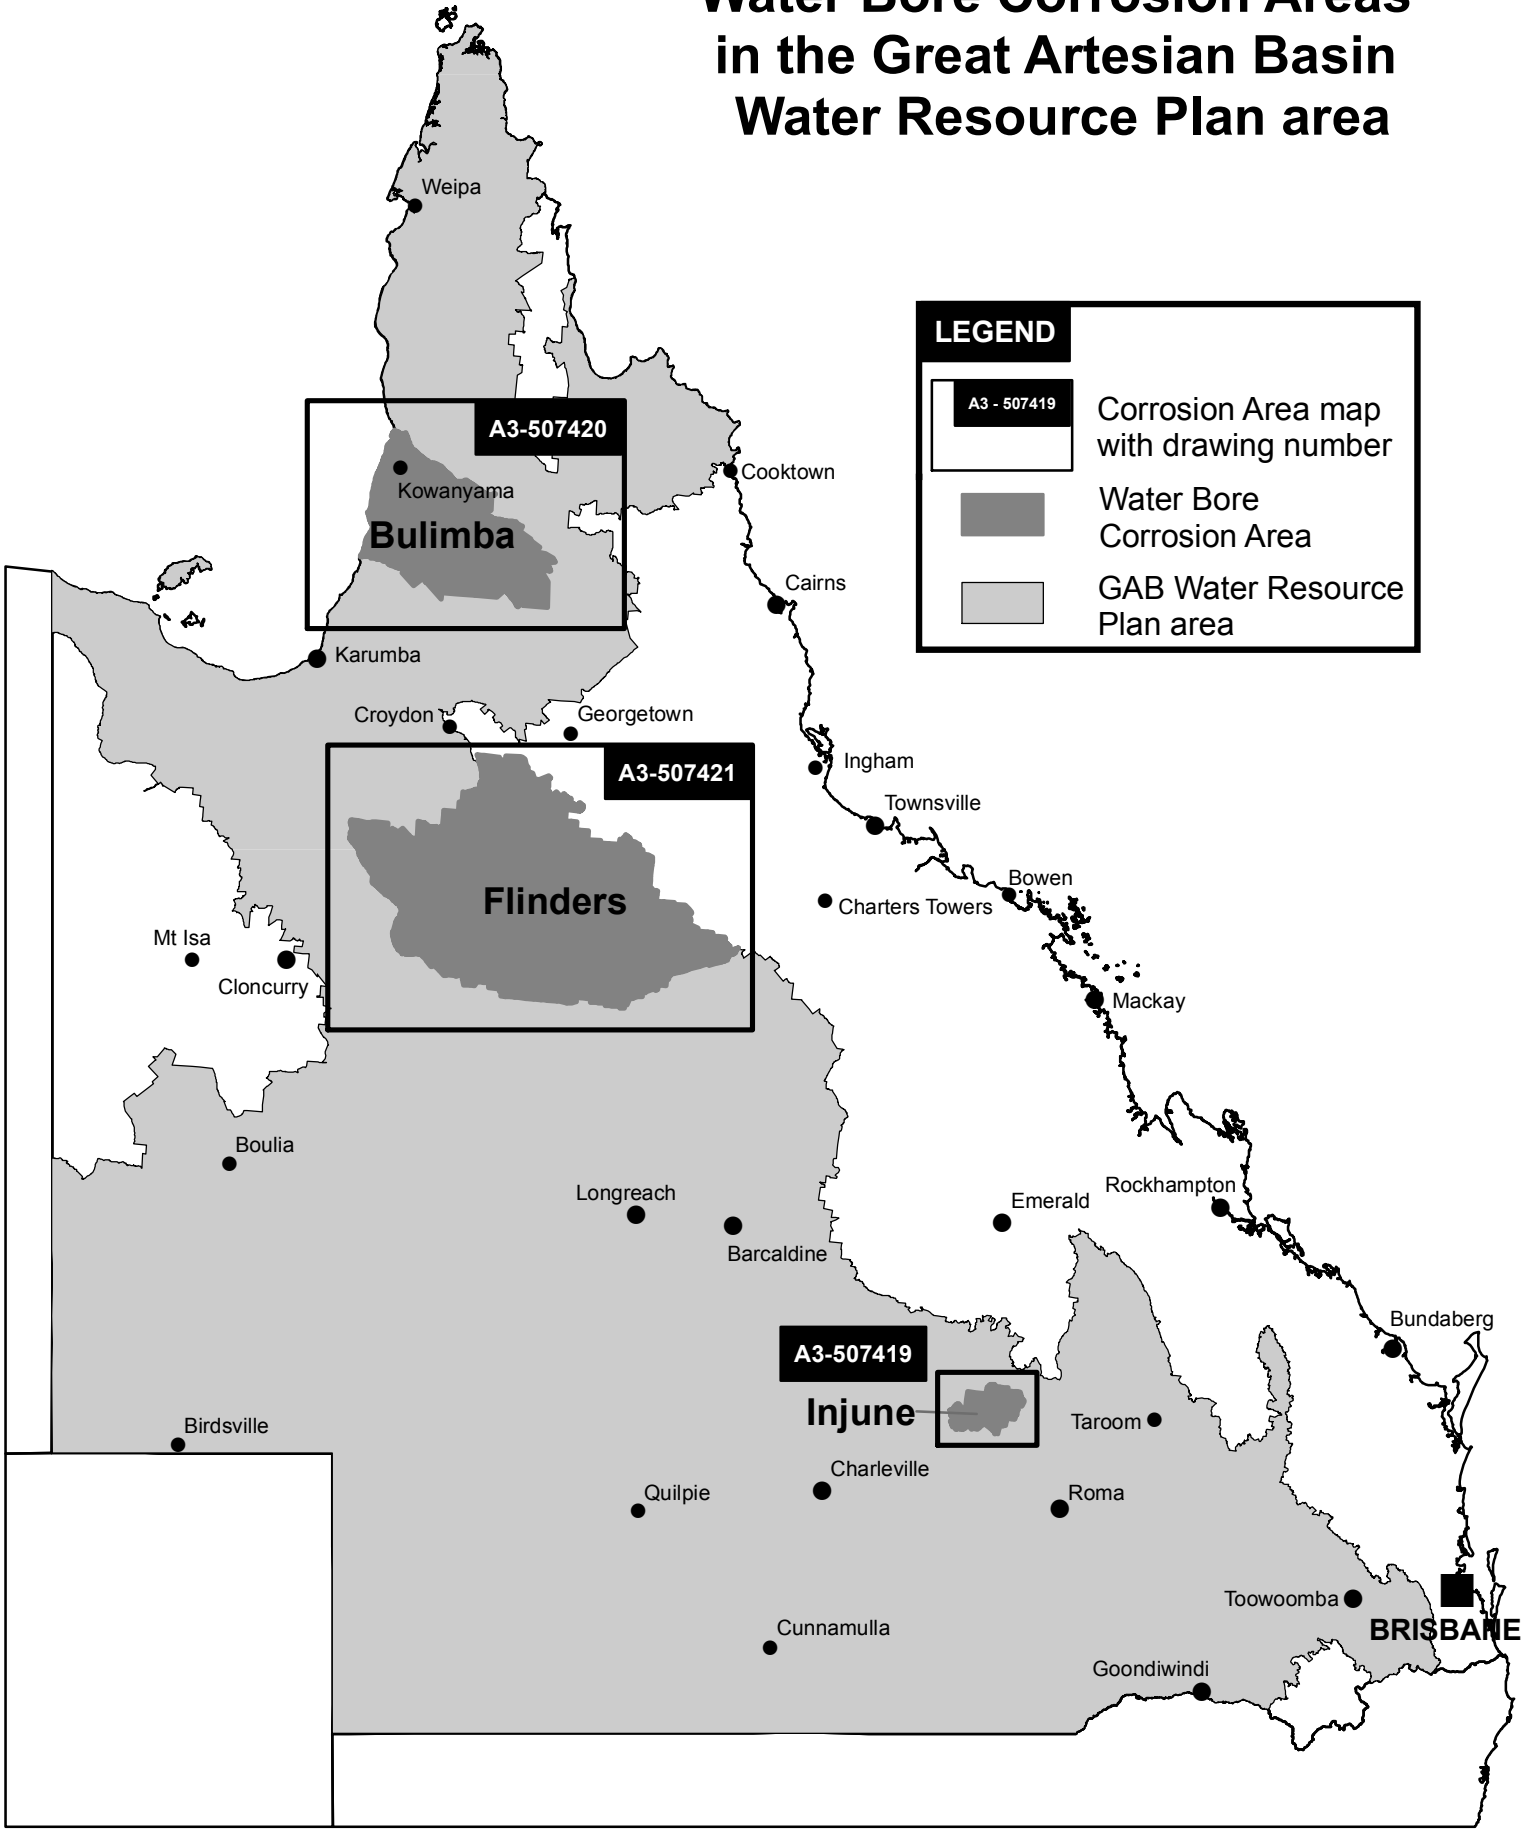

Water Bore Corrosion Areas in the Great Artesian Basin Water Resource Plan area

LEGEND

- A3 - 507419 Corrosion Area map with drawing number
- Water Bore Corrosion Area
- GAB Water Resource Plan area