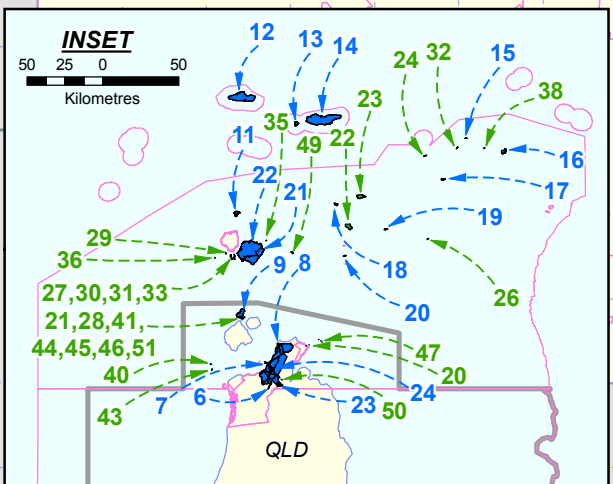

LEGEND	
●	Major Towns / Cities
□	Local Government Areas
▭	Cape York
▭	Peninsula Region
—	Major Roads

Original source material should be consulted for legal purposes.  
Information as at 1 January 2016.  
The Department of Natural Resources and Mines makes no warranty as to the accuracy or currency of the data presented and invites users to notify it of any errors or omissions.  
Compiled by Client Mapping Services, from information supplied by the Aboriginal and Torres Strait Islander Land Acts Branch, Aboriginal and Torres Strait Islander Land Services, Department of Natural Resources and Mines, Brisbane.  
©The State of Queensland (Department of Natural Resources and Mines) 2016.